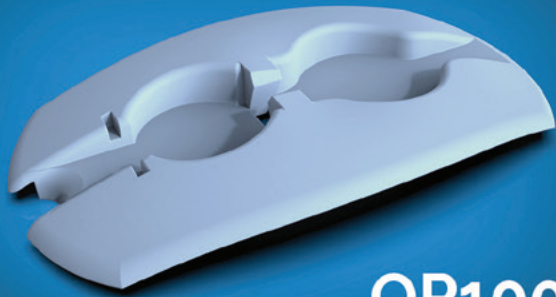

Certain neurosurgical procedures create cranial deformities. The InvisiShunt supports location and orientation while restoring the natural contour of the cranium.

OP1000

OP4000

OP2000

Coming Soon

OP5000

OP3000