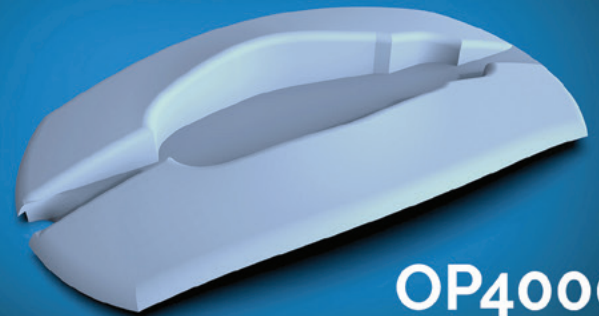

Certain neurosurgical procedures create cranial deformities. The InvisiShunt supports location and orientation while restoring the natural contour of the cranium.

OP1000

OP4000

OP2000

Coming Soon

OP5000

OP3000